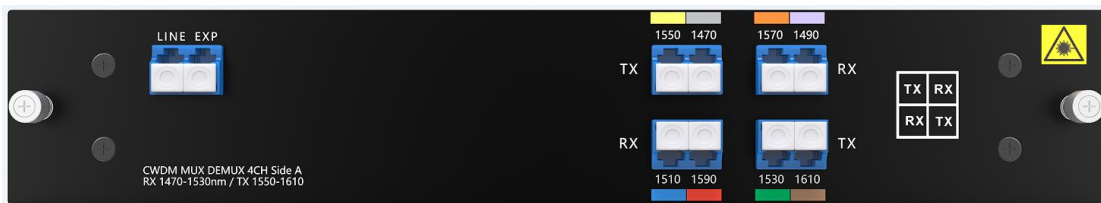

Single Fiber 4Channels(8waves) 1470-1610nm CWDM MUX/DEMUX , LC/UPC, Plug-in LGX Box and 2slot 1U Rack

The single fiber 4channels(8 waves) CWDM MUX DEMUX is designed by FIBERWDM, A side's waves are : RX 1470nm to 1530nm/ TX 1550nm to 1610nm, and B side's waves are: RX 1550nm to 1610nm/ TX 1470nm to 1530nm; it is passive CWDM device and plug-in LGX box, can plug in 2slot 1u rack, support 8channels difference business in one optical fiber for bi-direction point-to-point transmission.

It works in Broadcast and TV, IDC, finance, government, cloud, massive data and other industries, where the optical fiber resource are rare.

Product Panel

Side A Single Fiber 4CH CWDM MUX/ DEMUX