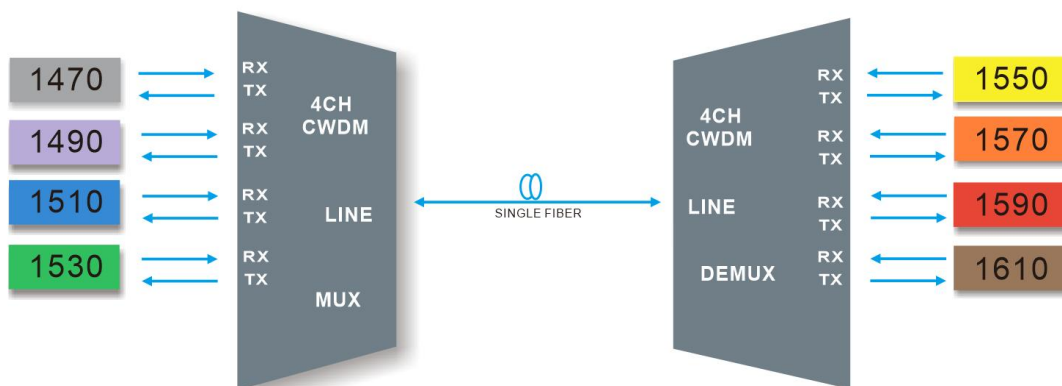

**Single Fiber 4Channels(8waves) 1470-1610nm CWDM MUX/DEMUX , LC/UPC, Plug-in LGX Box and 2slot 1U Rack**

The single fiber 4channels(8 waves) CWDM MUX DEMUX is designed by FIBERWDM, A side's waves are : RX 1470nm to 1530nm/ TX 1550nm to 1610nm, and B side's waves are: RX 1550nm to 1610nm/ TX 1470nm to 1530nm; it is passive CWDM device and plug-in LGX box, can plug in 2slot 1u rack, support 8channels difference business in one optical fiber for bi-direction point-to-point transmission.

**Side B Single Fiber 4CH CWDM MUX/ DEMUX**

Mon port is for network link monitoring or power monitoring, easy troubleshooting without affecting traffic.

**Line Link**

**4CH CWDM MUX/ DEMUX Single fiber transmission**

4Channels (8 waves) CWDM MUX/ DEMUX,should be used in pairs, which transmits and receives different wavelengths, support 4 channels difference business,such

applications as 1G/10G Ethernet, SDH/SONET and 8/4/2/1G, in two optical fiber for point-to-point transmission.

### Product Specification

<b>Wavelength</b>	1470-1610nm	<b>Channel Spacing</b>	20nm
<b>Channel Passband</b>	±6.5nm	<b>Technology</b>	TFF (Thin Film Filter)
<b>Insertion Loss</b>	≤ 2.4dB	<b>Center Wavelength Accuracy</b>	±0.05nm
<b>Return Loss</b>	≥ 45dB	<b>Directivity</b>	≥ 45dB
<b>Polarization Mode Dispersion</b>	≤ 0.1ps	<b>Polarization Dependent Loss</b>	≤ 0.3dB
<b>Channel Isolation</b>	Adjacent ≥30dB Non-adjacent ≥ 45dB	<b>Temperature</b>	Operating -40 to 85°C Storage -40 to 85°C
<b>Net Weight</b>	LGX BOX 0.5KG 2Slot 1u Rack 1.5KG	<b>Dimensions (HxWxD)</b>	LGX BOX 190*200*39mm 2Slot 1u Rack 44*440*230mm