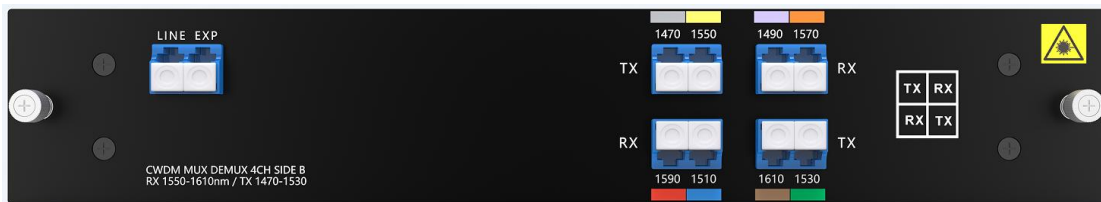

**Single Fiber 4Channels(8waves) 1470-1610nm CWDM MUX/DEMUX , LC/UPC, Plug-in LGX Box and 2slot 1U Rack**

The single fiber 4channels(8 waves) CWDM MUX DEMUX is designed by FIBERWDM, A side's waves are : RX 1470nm to 1530nm/ TX 1550nm to 1610nm, and B side's waves are: RX 1550nm to 1610nm/ TX 1470nm to 1530nm; it is passive CWDM device and plug-in LGX box, can plug in 2slot 1u rack, support 8channels difference business in one optical fiber for bi-direction point-to-point transmission.

**Side B Single Fiber 4CH CWDM MUX/ DEMUX**

Mon port is for network link monitoring or power monitoring, easy troubleshooting without affecting traffic.

**Line Link**

**4CH CWDM MUX/ DEMUX Single fiber transmission**

4Channels (8 waves) CWDM MUX/ DEMUX,should be used in pairs, which transmits and receives different wavelengths, support 4 channels difference business,such

applications as 1G/10G Ethernet, SDH/SONET and 8/4/2/1G, in two optical fiber for point-to-point transmission.