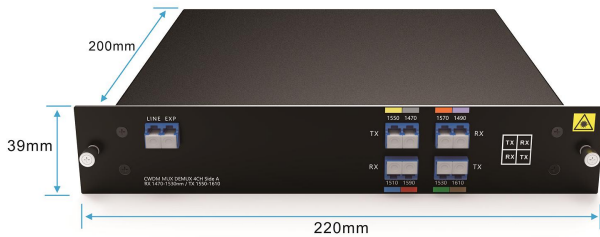

applications as 1G/10G Ethernet, SDH/SONET and 8/4/2/1G, in two optical fiber for point-to-point transmission.

Product Specification

Wavelength	1470-1610nm	Channel Spacing	20nm
Channel Passband	±6.5nm	Technology	TFF (Thin Film Filter)
Insertion Loss	≤ 2.4dB	Center Wavelength Accuracy	±0.05nm
Return Loss	≥ 45dB	Directivity	≥ 45dB
Polarization Mode Dispersion	≤ 0.1ps	Polarization Dependent Loss	≤ 0.3dB
Channel Isolation	Adjacent ≥30dB Non-adjacent ≥ 45dB	Temperature	Operating -40 to 85°C Storage -40 to 85°C
Net Weight	LGX BOX 0.5KG 2Slot 1u Rack 1.5KG	Dimensions (HxWxD)	LGX BOX 190*200*39mm 2Slot 1u Rack 44*440*230mm

Note: Specified with connectors.

Package Information

Plug-in LGX Box